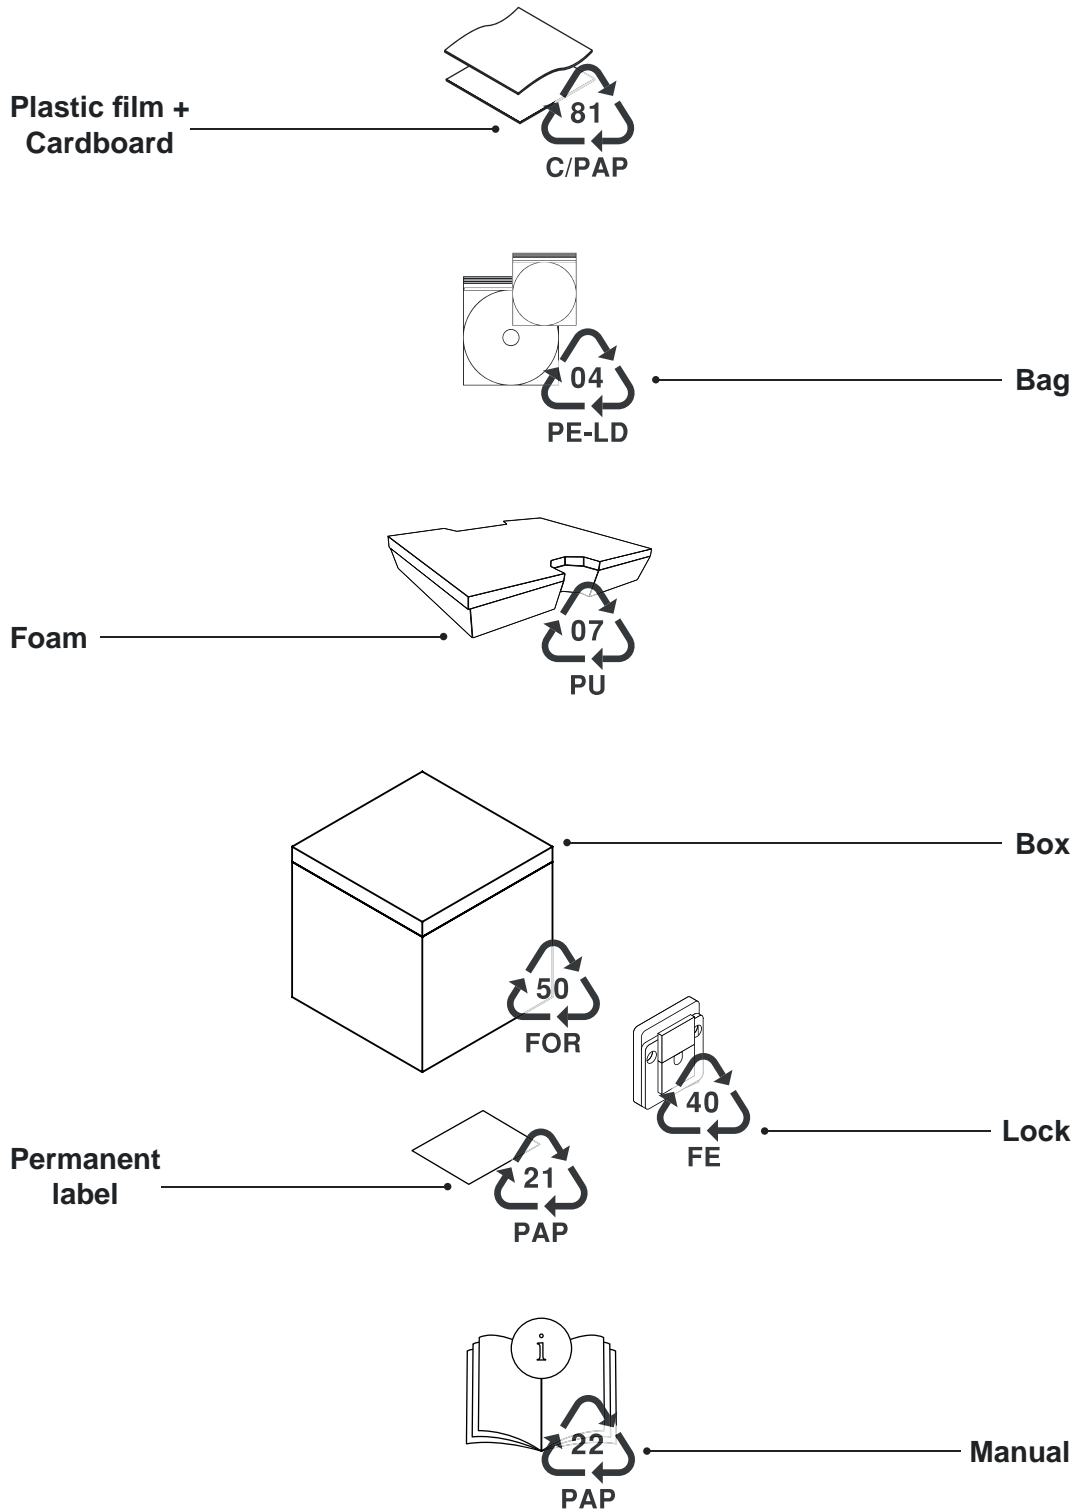

Wooden box

for cutterheads